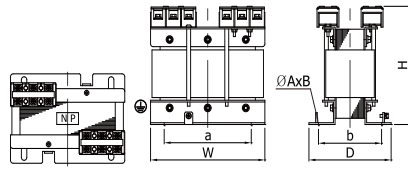

REACTORS

Output side Reactors for Inverters(인버터 후단용 : 소음저감)

BHACLA2H Series

Technical Specifications

Line Voltage	380V / 400V / 415V 440V / 460V / 480V
Operating Frequency	50/60Hz
Insulation Class	H Class
Standard	IEC, KS C

Typical Applications

Power supply cooperation of Inverters,

Fig.1

TO THE WORLD BUMHAN ● WE MAKE FOR YOU ● TO THE WORLD BUMHAN ● WE MAKE FOR YOU ● TO THE WORLD BUMHAN ● WE MAKE FOR YOU ● TO THE WORLD BUMHAN

Selection Table

Type (형식명)	Specification(사양)		Dimension (외형치수, mm)						Weight (kg)	mH/A	Shape		
	Line Voltage(V)	Cap.(kW)	W	D	H	a	b	ØA×B					
BHACLA2H -0.4	480V	0.4	136	105	142	97	61	6×17	2.5	25.5/1.2	Fig.1		
-0.75		0.75	136	105	142	97	61		2.6	15.3/2			
-1.5		1.5	156	125	152	130	89		8×20	5		7.65/4	
-2.2		2.2	156	135	152	130	89	5.1		6.12/5			
-3.7		3.7	210	135	197	160	91	6		3.4/9			
-5.5		5.5	210	145	197	160	101	10×25	7	2.55/12			
-7.5		7.5	210	170	200	160	121		10	1.53/20			
-11		11	210	190	200	160	136		13	1.23/25			
-15		/	15	270	170	222	215	121	10×25	15		0.9/34	Fig.2
-18.5			18.5	270	180	232	215	126		17		0.68/45	
-22			22	270	196	230	215	141		20		0.612/50	
-30		460V	30	270	196	230	215	141	10×25	22		0.51/60	
-37			37	270	196	256	215	141		25		0.38/80	
-45			45	300	220	240	215	146		27		0.348/88	
-55		415V	55	300	220	241	215	146	12×30	30		0.306/100	
-75	75		300	263	267	215	161	35		0.211/145			
-90	90		330	250	301	270	166	40		0.175/175			
-110	400V	110	330	270	301	270	186	12×30	50	0.139/220			
-132		132	330	277	327	270	186		55	0.118/260			
-160		160	360	290	336	270	181		60	0.093/330			
-200	380V	200	360	309	336	270	196	12×30	70	0.076/400			
-220		220	360	299	362	270	186		71	0.07/440			
-250		250	391	319	396	330	200		95	0.062/500			
-280		280	391	319	398	330	200	12×30	96	0.054/570			
-315		315	391	327	425	330	200		100	0.048/640			
-375		375	391	330	427	330	200		105	0.041/760			
-450		450	391	346	478	330	220	130	0.034/920				

TO THE WORLD BUMHAN ● WE MAKE FOR YOU ● TO THE WORLD BUMHAN ● WE MAKE FOR YOU ● TO THE WORLD BUMHAN ● WE MAKE FOR YOU ● TO THE WORLD BUMHAN