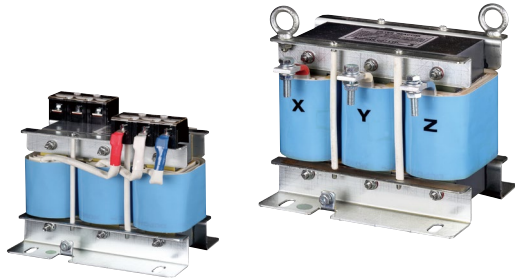

REACTORS

Output side Reactors for Inverters(인버터 후단용 : 소음저감)

BHACLA2H Series

Technical Specifications

Line Voltage	380V / 400V / 415V 440V / 460V / 480V
Operating Frequency	50/60Hz
Insulation Class	H Class
Standard	IEC, KS C