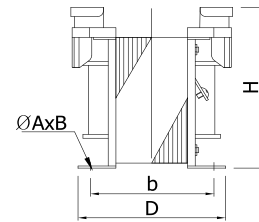

Typical Applications

- Control panel, Semi conductor, Display power equipment
- Machinery
- Heater control

TO THE WORLD BUMHAN ● WE MAKE FOR YOU ● TO THE WORLD BUMHAN ● WE MAKE FOR YOPU ● TO THE WORLD BUMHAN ● WE MAKE FOR YOU ● TO THE WORLD BUMHAN

Selection Table

Type (형식명)	Specification(사양)			Dimension (외형치수, mm)						Weight (kg)	Remark	Shape			
	Pri.(V)	Sec.(V)	Cap.(VA)	W	D	H	a	b	ØA×B						
BHTB-EDW50	380V 0	220V 0	50	79	91	87	65	70	5×8	1.44					
-EDW100			100	90	101	95	72	77		2.2					
-EDW200			200	110	115	116	94	87		3.65					
-EDW300			5×10	300	117	116	122	96	88	4.56					
-EDW500				500	138	129	139	110	94	7.11					
-EDW750				750	156	158	155	130	104	10					
-EDW1K				1k	156	167	156	130	113	11.4					
-EDW1.5K				1.5k	185	153	178	160	122	15.2					
-EDW2K				2k	185	173	178	160	141	18.9					
BHTB-EDY50				440V 0	220V 0	50	79	91	87	65	70	5×8	1.44		
-EDY100	100	90	101			95	72	77	2.2						
-EDY200	200	110	115			116	94	87	3.65						
-EDY300	5×10	300	117			116	122	96	88	4.56					
-EDY500		500	138			129	139	110	94	7.11					
-EDY750		750	156			158	155	130	104	10					
-EDY1K		1k	156			167	156	130	113	11.4					
-EDY1.5K		1.5k	185			153	178	160	122	15.2					
-EDY2K		2k	185			173	178	160	141	18.9					

TO THE WORLD BUMHAN ● WE MAKE FOR YOU ● TO THE WORLD BUMHAN ● WE MAKE FOR YOU ● TO THE WORLD BUMHAN ● WE MAKE FOR YOU ● TO THE WORLD BUMHAN