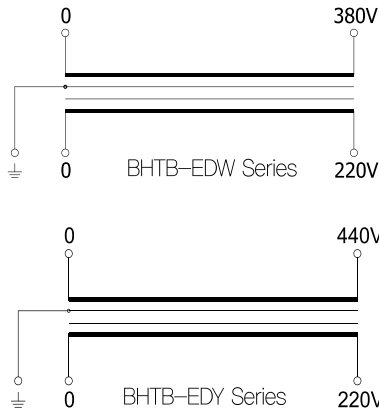

TRANSFORMERS

1Ø Double Wind Economical Transformers (단상 복권 경제형 트랜스)

Economical

BHTB-EDW, EDY Series

Technical Specifications

Primary Voltage	BHTB-EDW	380V
	BHTB-EDY	440V
Secondary Voltage		220V
Operating Frequency		60Hz
Insulation Class		B Class
Standard		KS C