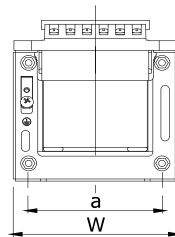

Typical Applications

- Control panel, Semi conductor, Display power equipment
- Machinery
- Heater control

TO THE WORLD BUMHAN ● WE MAKE FOR YOU ● TO THE WORLD BUMHAN ● WE MAKE FOR YOPU ● TO THE WORLD BUMHAN ● WE MAKE FOR YOU ● TO THE WORLD BUMHAN

Selection Table

Type (형식명)	Specification(사양)			Dimension (외형치수, mm)						Weight (kg)	Remark	Shape			
	Pri.(V)	Sec.(V)	Cap.(VA)	W	D	H	a	b	ØA×B						
BHTB-EDW50	380V 0	220V 0	50	79	91	87	65	70	5×8	1.44					
-EDW100			100	90	101	95	72	77		2.2					
-EDW200			200	110	115	116	94	87		3.65					
-EDW300			5×10	300	117	116	122	96	88	4.56					
-EDW500				500	138	129	139	110	94	7.11					
-EDW750				750	156	158	155	130	104	10					
-EDW1K				1k	156	167	156	130	113	11.4					
-EDW1.5K				1.5k	185	153	178	160	122	15.2					
-EDW2K				2k	185	173	178	160	141	18.9					
BHTB-EDY50				440V 0	220V 0	50	79	91	87	65	70	5×8	1.44		
-EDY100	100	90	101			95	72	77	2.2						
-EDY200	200	110	115			116	94	87	3.65						
-EDY300	5×10	300	117			116	122	96	88	4.56					
-EDY500		500	138			129	139	110	94	7.11					
-EDY750		750	156			158	155	130	104	10					
-EDY1K		1k	156			167	156	130	113	11.4					
-EDY1.5K		1.5k	185			153	178	160	122	15.2					
-EDY2K		2k	185			173	178	160	141	18.9					

TO THE WORLD BUMHAN ● WE MAKE FOR YOU ● TO THE WORLD BUMHAN ● WE MAKE FOR YOU ● TO THE WORLD BUMHAN ● WE MAKE FOR YOU ● TO THE WORLD BUMHAN