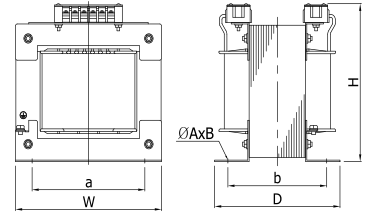

Fig. 2

TO THE WORLD BUMHAN ● WE MAKE FOR YOU ● TO THE WORLD BUMHAN ● WE MAKE FOR YOU ● TO THE WORLD BUMHAN ● WE MAKE FOR YOU ● TO THE WORLD BUMHAN

Selection Table

Type (형식명)	Specification(사양)			Dimension (외형치수, mm)						Weight (kg)	Remark	Shape		
	Pri.(V)	Sec.(V)	Cap.(VA)	W	D	H	a	b	ØA×B					
BHTB -DK50	380V 0 SE	220V 0 SE	50	79	91	87	65	70	5×8	1.42		Fig. 1		
-DK100			100	90	101	95	72	77						
-DK200			200	110	115	116	94	87						
-DK300			300	117	116	122	96	88	5×10	4.65				
-DK500			500	138	129	139	110	94		7				
-DK750			750	156	158	155	130	104	6×10	9.9				
-DK1K			1k	156	167	156	130	113		11.7				
-DK1.5K			1.5k	185	153	178	160	122	8×20	15.7				
-DK2K			2k	185	173	178	160	141		19.6				
-DK3K			3k	220	189	218	170	149	10×25	27.7				
-DK5K			5k	258	206	245	195	156		38.7			Eye Bolts	Fig. 2

TO THE WORLD BUMHAN ● WE MAKE FOR YOU ● TO THE WORLD BUMHAN ● WE MAKE FOR YOU ● TO THE WORLD BUMHAN ● WE MAKE FOR YOU ● TO THE WORLD BUMHAN