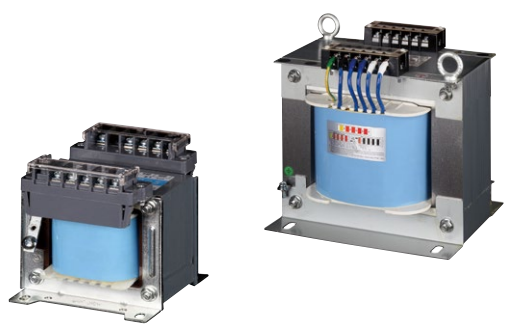

TRANSFORMERS

1Ø Double Wind Transformers (단상 복권식 트랜스)

BHTB-DK Series

Technical Specifications

| | |
|---------------------|-----------|
| Primary Voltage | 380V |
| Secondary Voltage | 220V |
| Operating Frequency | 50/60Hz |
| Insulation Class | B Class |
| Standard | IEC, KS C |

Typical Applications

- Control panel
- Semi conductor, Display power equipment
- Machinery
- Heater control
- etc.

Fig. 1

Fig. 2

TO THE WORLD BUMHAN ● WE MAKE FOR YOU ● TO THE WORLD BUMHAN ● WE MAKE FOR YOU ● TO THE WORLD BUMHAN ● WE MAKE FOR YOU ● TO THE WORLD BUMHAN