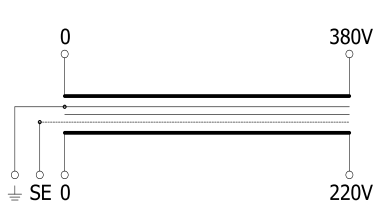

TRANSFORMERS

1Ø Double Wind Transformers (단상 복권식 트랜스)

BHTB-DK Series

Technical Specifications

Primary Voltage	380V
Secondary Voltage	220V
Operating Frequency	50/60Hz
Insulation Class	B Class
Standard	IEC, KS C

Typical Applications

- Control panel
- Semi conductor, Display power equipment
- Machinery
- Heater control
- etc.

Fig. 1

TO THE WORLD BUMHAN ● WE MAKE FOR YOU ● TO THE WORLD BUMHAN ● WE MAKE FOR YOU ● TO THE WORLD BUMHAN ● WE MAKE FOR YOU ● TO THE WORLD BUMHAN

Selection Table

Type (형식명)	Specification(사양)			Dimension (외형치수, mm)						Weight (kg)	Remark	Shape		
	Pri.(V)	Sec.(V)	Cap.(VA)	W	D	H	a	b	ØA×B					
BHTB -DK50	380V 0 SE	220V 0 SE	50	79	91	87	65	70	5×8	1.42		Fig. 1		
-DK100			100	90	101	95	72	77						
-DK200			200	110	115	116	94	87						
-DK300			300	117	116	122	96	88	5×10	4.65				
-DK500			500	138	129	139	110	94		7				
-DK750			750	156	158	155	130	104	6×10	9.9				
-DK1K			1k	156	167	156	130	113		11.7				
-DK1.5K			1.5k	185	153	178	160	122	8×20	15.7				
-DK2K			2k	185	173	178	160	141		19.6				
-DK3K			3k	220	189	218	170	149	10×25	27.7				
-DK5K			5k	258	206	245	195	156		38.7			Eye Bolts	Fig. 2

TO THE WORLD BUMHAN ● WE MAKE FOR YOU ● TO THE WORLD BUMHAN ● WE MAKE FOR YOU ● TO THE WORLD BUMHAN ● WE MAKE FOR YOU ● TO THE WORLD BUMHAN