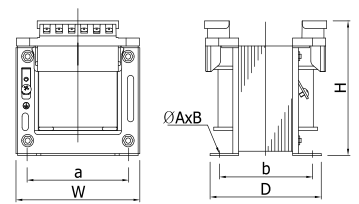

TRANSFORMERS

1Ø Double Wind Transformers (단상 복권식 트랜스)

BHTB-DK Series

Technical Specifications

Primary Voltage	380V
Secondary Voltage	220V
Operating Frequency	50/60Hz
Insulation Class	B Class
Standard	IEC, KS C

Typical Applications

- Control panel
- Semi conductor, Display power equipment
- Machinery
- Heater control
- etc.

Fig. 1

TO THE WORLD BUMHAN ● WE MAKE FOR YOU ● TO THE WORLD BUMHAN ● WE MAKE FOR YOU ● TO THE WORLD BUMHAN ● WE MAKE FOR YOU ● TO THE WORLD BUMHAN

Selection Table

Type (형식명)	Specification(사양)			Dimension (외형치수, mm)						Weight (kg)	Remark	Shape		
	Pri.(V)	Sec.(V)	Cap.(VA)	W	D	H	a	b	ØA×B					
BHTB -DK50	380V 0 SE	220V 0 SE	50	79	91	87	65	70	5×8	1.42		Fig. 1		
-DK100			100	90	101	95	72	77						
-DK200			200	110	115	116	94	87						
-DK300			300	117	116	122	96	88	5×10	4.65				
-DK500			500	138	129	139	110	94		7				
-DK750			750	156	158	155	130	104	6×10	9.9				
-DK1K			1k	156	167	156	130	113		11.7				
-DK1.5K			1.5k	185	153	178	160	122	8×20	15.7				
-DK2K			2k	185	173	178	160	141		19.6				
-DK3K			3k	220	189	218	170	149	10×25	27.7				
-DK5K			5k	258	206	245	195	156		38.7			Eye Bolts	Fig. 2

TO THE WORLD BUMHAN ● WE MAKE FOR YOU ● TO THE WORLD BUMHAN ● WE MAKE FOR YOU ● TO THE WORLD BUMHAN ● WE MAKE FOR YOU ● TO THE WORLD BUMHAN