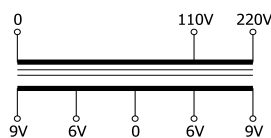

BHBD-DA Series

BHBD-DB Series