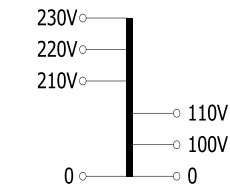

TRANSFORMERS

1Ø Autotransformers (단상 단권식 트랜스)

BHBD & BHTB-SA Series

Technical Specifications

Primary Voltage	210_R220_230V
Secondary Voltage	100_R110V
Operating Frequency	50/60Hz
Insulation Class	B Class
Standard	IEC, KS C

Typical Applications

- Control panel
- Semi conductor, Display power equipment
- Machinery
- Heater control
- etc.

Fig.3

TO THE WORLD BUMHAN ● WE MAKE FOR YOU ● TO THE WORLD BUMHAN ● WE MAKE FOR YOPU ● TO THE WORLD BUMHAN ● WE MAKE FOR YOU ● TO THE WORLD BUMHAN

Selection Table

Type (형식명)	Specification(사양)			Dimension (외형치수, mm)						Weight (kg)	Remark	Shape
	Pri.(V)	Sec.(V)	Cap.(VA)	W	D	H	a	b	ØAxB			
BHBD -SA12	220V	110V	12	69	36	42	50	59	6×4	0.27	Fig.1	
-SA24	210V	100V	24	83	44	50	60	71	6×4	0.45		
-SA50	0	0	50	98	55	58	69	83	7×4	0.8		
BHTB -SA75	230V 220V 210V 0	110V 100V 0	75	79	86	87	65	65	5×8	1.23	Fig.2	
-SA100			100	79	91	87	65	70		1.45		
-SA200			200	90	101	95	72	77		2.24		
-SA300			300	110	110	116	94	82	5×10	3.37		
-SA500			500	117	116	122	96	88		4.5		
-SA750			750	138	124	139	110	89		6.51		
-SA1K			1k	138	129	139	110	94	6×10	7.22		
-SA1.5K			1.5k	156	158	155	130	104		9.8		
-SA2K			2k	156	167	156	130	113		11.6		
-SA3K			3k	185	152	183	160	122	8×20	15.5		
-SA5K			5k	220	179	224	170	139		26		
-SA7.5K			7.5k	220	189	231	170	149		10×25		27.1
-SA10K			10k	258	206	247	195	156	37.5			Eye Bolts

TO THE WORLD BUMHAN ● WE MAKE FOR YOU ● TO THE WORLD BUMHAN ● WE MAKE FOR YOU ● TO THE WORLD BUMHAN ● WE MAKE FOR YOU ● TO THE WORLD BUMHAN