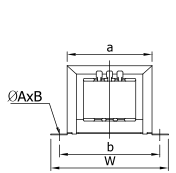

TRANSFORMERS

1Ø Autotransformers (단상 단권식 트랜스)

BHBD & BHTB-SA Series

Technical Specifications

Primary Voltage	210_R220_230V
Secondary Voltage	100_R110V
Operating Frequency	50/60Hz
Insulation Class	B Class
Standard	IEC, KS C

Typical Applications

- Control panel
- Semi conductor, Display power equipment
- Machinery
- Heater control
- etc.

Fig.3

TO THE WORLD BUMHAN ● WE MAKE FOR YOU ● TO THE WORLD BUMHAN ● WE MAKE FOR YOPU ● TO THE WORLD BUMHAN ● WE MAKE FOR YOU ● TO THE WORLD BUMHAN

Selection Table

Type (형식명)	Specification(사양)			Dimension (외형치수, mm)						Weight (kg)	Remark	Shape
	Pri.(V)	Sec.(V)	Cap.(VA)	W	D	H	a	b	ØAxB			
BHBD -SA12	220V	110V	12	69	36	42	50	59	6×4	0.27	Fig.1	
-SA24	210V	100V	24	83	44	50	60	71	6×4	0.45		
-SA50	0	0	50	98	55	58	69	83	7×4	0.8		
BHTB -SA75	230V 220V 210V 0	110V 100V 0	75	79	86	87	65	65	5×8	1.23	Fig.2	
-SA100			100	79	91	87	65	70		1.45		
-SA200			200	90	101	95	72	77		2.24		
-SA300			300	110	110	116	94	82	5×10	3.37		
-SA500			500	117	116	122	96	88		4.5		
-SA750			750	138	124	139	110	89		6.51		
-SA1K			1k	138	129	139	110	94	6×10	7.22		
-SA1.5K			1.5k	156	158	155	130	104		9.8		
-SA2K			2k	156	167	156	130	113		11.6		
-SA3K			3k	185	152	183	160	122	8×20	15.5		
-SA5K			5k	220	179	224	170	139		26		
-SA7.5K			7.5k	220	189	231	170	149		10×25		27.1
-SA10K			10k	258	206	247	195	156	37.5			Eye Bolts

TO THE WORLD BUMHAN ● WE MAKE FOR YOU ● TO THE WORLD BUMHAN ● WE MAKE FOR YOU ● TO THE WORLD BUMHAN ● WE MAKE FOR YOU ● TO THE WORLD BUMHAN