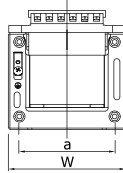

TRANSFORMERS

1Ø Autotransformers (단상 단권식 트랜스)

BHBD & BHTB-SA Series

Technical Specifications

Primary Voltage	210_R220_230V
Secondary Voltage	100_R110V
Operating Frequency	50/60Hz
Insulation Class	B Class
Standard	IEC, KS C

Typical Applications

- Control panel
- Semi conductor, Display power equipment
- Machinery
- Heater control
- etc.

Fig.3

TO THE WORLD BUMHAN ● WE MAKE FOR YOU ● TO THE WORLD BUMHAN ● WE MAKE FOR YOPU ● TO THE WORLD BUMHAN ● WE MAKE FOR YOU ● TO THE WORLD BUMHAN

Selection Table

Type (형식명)	Specification(사양)			Dimension (외형치수, mm)						Weight (kg)	Remark	Shape
	Pri.(V)	Sec.(V)	Cap.(VA)	W	D	H	a	b	ØAxB			
BHBD -SA12	220V	110V	12	69	36	42	50	59	6×4	0.27	Fig.1	
-SA24	210V	100V	24	83	44	50	60	71	6×4	0.45		
-SA50	0	0	50	98	55	58	69	83	7×4	0.8		
BHTB -SA75	230V 220V 210V 0	110V 100V 0	75	79	86	87	65	65	5×8	1.23	Fig.2	
-SA100			100	79	91	87	65	70		1.45		
-SA200			200	90	101	95	72	77		2.24		
-SA300			300	110	110	116	94	82	5×10	3.37		
-SA500			500	117	116	122	96	88		4.5		
-SA750			750	138	124	139	110	89		6.51		
-SA1K			1k	138	129	139	110	94	6×10	7.22		
-SA1.5K			1.5k	156	158	155	130	104		9.8		
-SA2K			2k	156	167	156	130	113		11.6		
-SA3K			3k	185	152	183	160	122	8×20	15.5		
-SA5K			5k	220	179	224	170	139		26		
-SA7.5K			7.5k	220	189	231	170	149		10×25		27.1
-SA10K			10k	258	206	247	195	156	37.5			Eye Bolts

TO THE WORLD BUMHAN ● WE MAKE FOR YOU ● TO THE WORLD BUMHAN ● WE MAKE FOR YOU ● TO THE WORLD BUMHAN ● WE MAKE FOR YOU ● TO THE WORLD BUMHAN