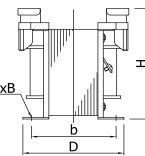

TRANSFORMERS

1Ø Autotransformers (단상 단권식 트랜스)

BHBD & BHTB-SB Series

Technical Specifications

Primary Voltage	R380_420_440_460V
Secondary Voltage	110_R220V
Operating Frequency	50/60Hz
Insulation Class	B Class
Standard	IEC, KS C

Typical Applications

- Control panel
- Semi conductor, Display power equipment
- Machinery
- Heater control
- etc.

Fig.2

TO THE WORLD BUMHAN • WE MAKE FOR YOU • TO THE WORLD BUMHAN • WE MAKE FOR YOU • TO THE WORLD BUMHAN • WE MAKE FOR YOU • TO THE WORLD BUMHAN

Selection Table

Type (형식명)	Specification(사양)			Dimension (외형치수, mm)						Weight (kg)	Remark	Shape
	Pri.(V)	Sec.(V)	Cap.(VA)	W	D	H	a	b	ØAxB			
BHBD-SB12	440V	220V	12	69	36	42	50	59	6×4	0.27		Fig.1
-SB24	380V	110V	24	83	44	50	60	71	6×4	0.45		
-SB50	0	0	50	98	55	58	69	83	7×4	0.8		
BHTB-SB75	460V 440V 420V 380V 0	220V 110V 0	75	79	86	87	65	65	5×8	1.25		Fig.2
-SB100			100	79	91	87	65	70		1.51		
-SB150			150	90	99	95	72	74		2.09		
-SB200			200	90	101	95	72	77		2.26		
-SB300			300	110	110	116	94	82	3.42			
-SB500			500	117	116	122	96	88	4.6			
-SB750			750	138	124	139	110	89	6.51		5×10	
-SB1K			1k	138	129	139	110	94	7.09			
-SB1.5K			1.5k	156	158	155	130	104	9.9		6×10	
-SB2K			2k	156	167	156	130	113	11.8			
-SB3K			3k	185	153	178	160	122	15.6		8×20	
-SB5K			5k	220	179	218	170	139	26.2			
-SB7.5K			7.5k	220	189	224	170	149	27		10×25	
-SB10K			10k	258	206	245	195	156	38	Eye Bolts		

TO THE WORLD BUMHAN • WE MAKE FOR YOU • TO THE WORLD BUMHAN • WE MAKE FOR YOU • TO THE WORLD BUMHAN • WE MAKE FOR YOU • TO THE WORLD BUMHAN