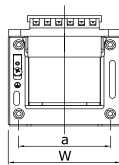

TRANSFORMERS

1Ø Autotransformers (단상 단권식 트랜스)

BHBD & BHTB-SB Series

Technical Specifications

Primary Voltage	R380_420_440_460V
Secondary Voltage	110_R220V
Operating Frequency	50/60Hz
Insulation Class	B Class
Standard	IEC, KS C

Typical Applications

- Control panel
- Semi conductor, Display power equipment
- Machinery
- Heater control
- etc.

Fig.2

TO THE WORLD BUMHAN • WE MAKE FOR YOU • TO THE WORLD BUMHAN • WE MAKE FOR YOU • TO THE WORLD BUMHAN • WE MAKE FOR YOU • TO THE WORLD BUMHAN

Selection Table

Type (형식명)	Specification(사양)			Dimension (외형치수, mm)						Weight (kg)	Remark	Shape
	Pri.(V)	Sec.(V)	Cap.(VA)	W	D	H	a	b	ØAxB			
BHBD-SB12	440V	220V	12	69	36	42	50	59	6×4	0.27		Fig.1
-SB24	380V	110V	24	83	44	50	60	71	6×4	0.45		
-SB50	0	0	50	98	55	58	69	83	7×4	0.8		
BHTB-SB75	460V 440V 420V 380V 0	220V 110V 0	75	79	86	87	65	65	5×8	1.25		Fig.2
-SB100			100	79	91	87	65	70		1.51		
-SB150			150	90	99	95	72	74		2.09		
-SB200			200	90	101	95	72	77		2.26		
-SB300			300	110	110	116	94	82	3.42			
-SB500			500	117	116	122	96	88	4.6			
-SB750			750	138	124	139	110	89	6.51		5×10	
-SB1K			1k	138	129	139	110	94	7.09			
-SB1.5K			1.5k	156	158	155	130	104	9.9		6×10	
-SB2K			2k	156	167	156	130	113	11.8			
-SB3K			3k	185	153	178	160	122	15.6		8×20	
-SB5K			5k	220	179	218	170	139	26.2			
-SB7.5K			7.5k	220	189	224	170	149	27		10×25	
-SB10K			10k	258	206	245	195	156	38	Eye Bolts		

TO THE WORLD BUMHAN • WE MAKE FOR YOU • TO THE WORLD BUMHAN • WE MAKE FOR YOU • TO THE WORLD BUMHAN • WE MAKE FOR YOU • TO THE WORLD BUMHAN