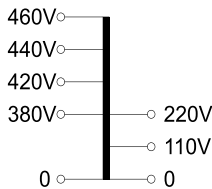

Typical Applications

- Control panel
- Semi conductor, Display power equipment
- Machinery
- Heater control
- etc.

Fig.1