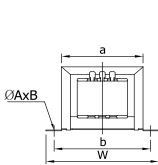

Typical Applications

- Control panel
- Semi conductor, Display power equipment
- Machinery
- Heater control
- etc.

Fig.1